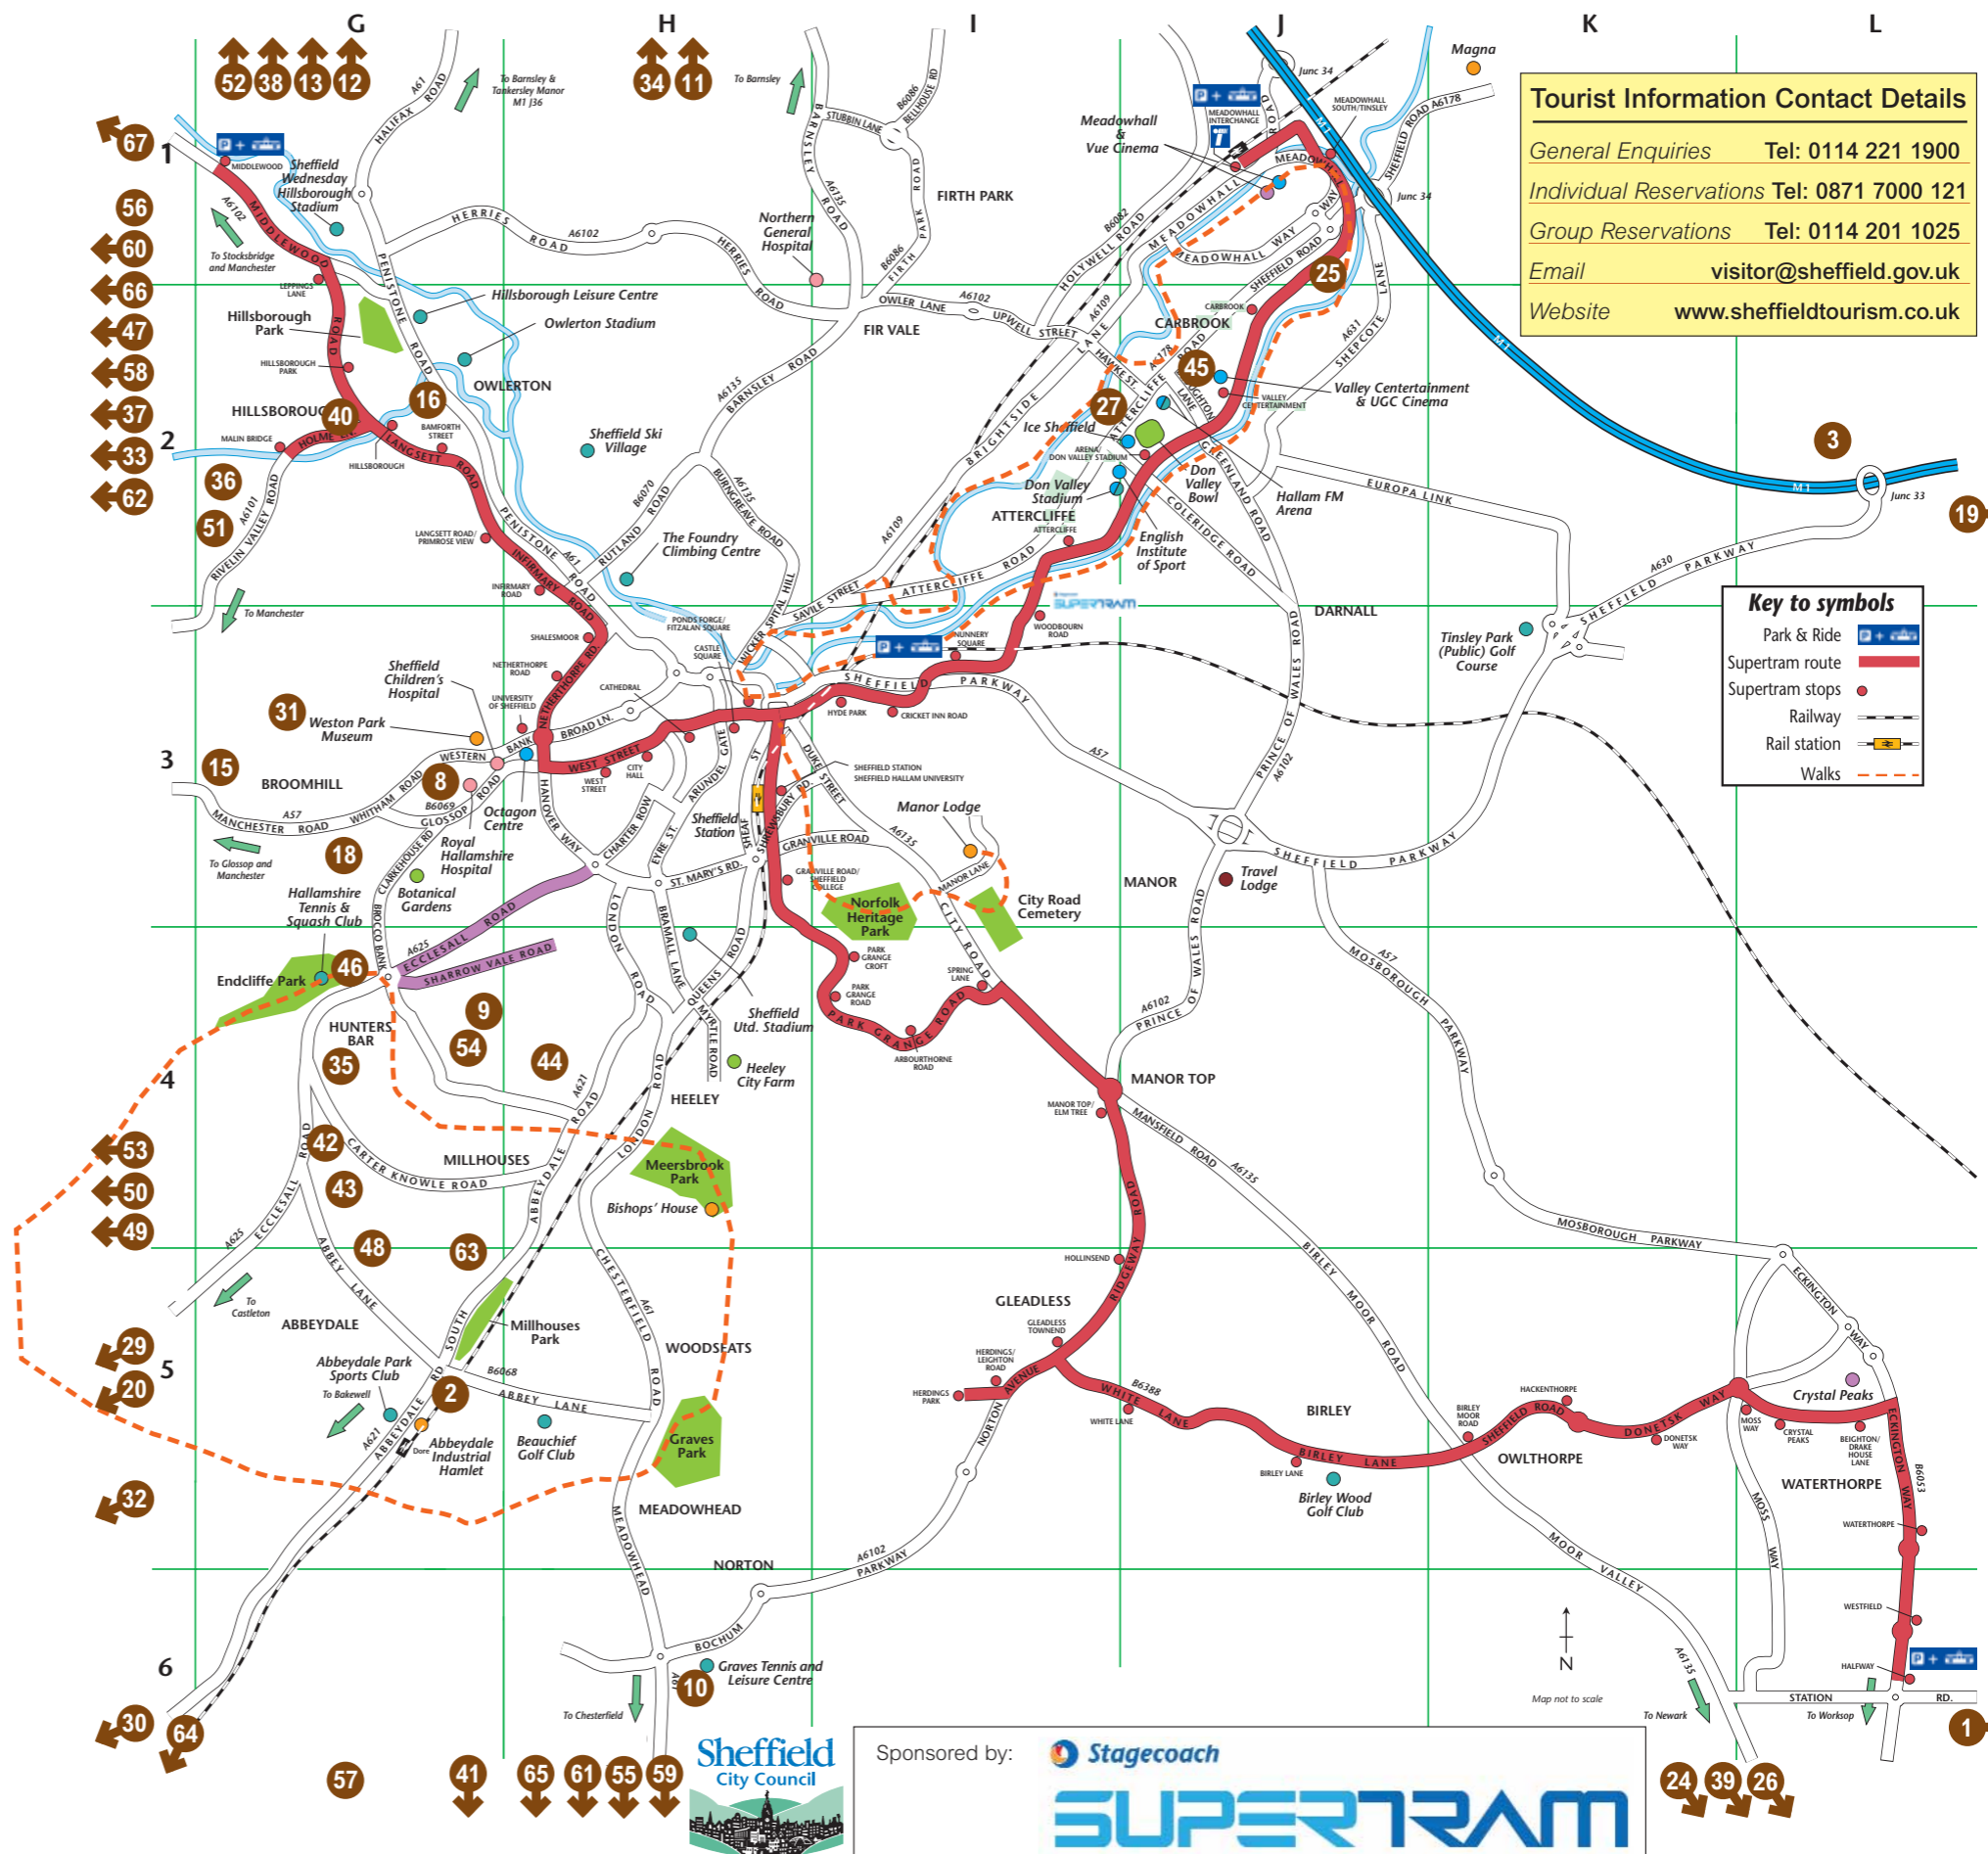

Arts	Shopping	Sports & Leisure
Museums and Galleries	Crystal Peaks Shopping Centre Eckington Way, S19 0114 251 0457	L5 Abbeydale Park Sports Club Abbeydale Road South, S17 0114 236 7011
Abbeydale Industrial Hamlet Abbeydale Road South, S7 0114 236 77341	Meadowhall Shopping Centre Tinsley, Meadowhall, S9 0845 600 6800	H5 Beauchief Golf Course 0114 236 7274
Bishops' House Museum Norton Lees Lane, S8 0114 278 2600	Ecclesall Road	GH4 Birley Wood Golf Course 0114 264 7262
Weston Park Museum Weston Park, S10 0114 278 2600		I2 Don Valley Stadium Worksop Road, S9 0114 256 0607
Abbeydale Industrial Hamlet Abbeydale Road South, S7 0114 236 77341	Gardens	J2 EIS Sheffield Coleridge Road, S9 0114 201 9000
Magna Sheffield Road, Templeborough 01709 720002	Hospitals	H2 The Foundry Climbing Centre 45 Mowbray Street, S3 0114 279 6331
Nights Out	Northern General Hospital (Adult) (A&E) Herries Road, S5 0114 243 4343	H6 Graves Tennis & Squash Club Bochum Parkway, Norton, S8 0114 283 9900
Cinema	Royal Hallamshire Hospital Glossop Road, S10 NHS Direct 0845 4647 (immediate medical advice) Switchboard 0114 271 1900	G4 Hallamshire Tennis & Squash Club 716 Ecclesall Road 0114 266 2153
UGC, Valley Centertainment Broughton Lane, S9 0871 200 2000	Sheffield Children's Hospital (A&E) Western Bank, S10 0114 271 7000	G2 Hillsborough Leisure Centre Penistone Road, S6 0114 231 2233
Vue Cinema The Oasis, Meadowhall, S9 0114 256 9444	Transport	J2 Ice Sheffield Coleridge Road, S9 0114 223 3900
Concerts and Live Music	Cycling Cycling maps can be obtained from Andy Wild on 0114 273 4479 or andy.wild@sheffield.gov.uk or andy.wild@pedalpushers.org.uk	G2 Owlerton Stadium Penistone Road, S6 0114 234 3074
Don Valley Stadium (outdoor) Worksop Road, S9 0114 256 5656	H3 Octagon Centre Western Bank, S10 0114 222 8777	J2 Hallam FM Arena Broughton Lane, S9 0114 256 2002
Octagon Centre Western Bank, S10 0114 222 8777	J3 Stagecoach Supertram Nunnery Depot, Woodburn Road, S9 0114 275 9888	H2 Sheffield Ski Village Vale Road, S3 0114 276 9459
Hallam FM Arena (indoor) Broughton Lane, S9 0114 256 2002 Tickets: 0114 256 5656		H4 Sheffield United Football Club Bramall Lane, S2 Tickets: 0870 787 1960
Hotels		G1 Sheffield Wednesday Football Club Hillsborough Stadium, S6 Tickets: 0114 221 2400
For a full list of hotels please see the reverse of this map.		J2 Tinsley Park Golf Club 0114 203 7435

Tourist Information Contact Details

General Enquiries Tel: 0114 221 1900

Individual Reservations Tel: 0871 7000 121

Group Reservations Tel: 0114 201 1025

Email visitor@sheffield.gov.uk

Website www.sheffieldtourism.co.uk

Key to symbols

- Park & Ride
- Supertram route
- Supertram stops
- Railway
- Rail station
- Walks

Sponsored by: **Stagecoach**

SUPERTRAM