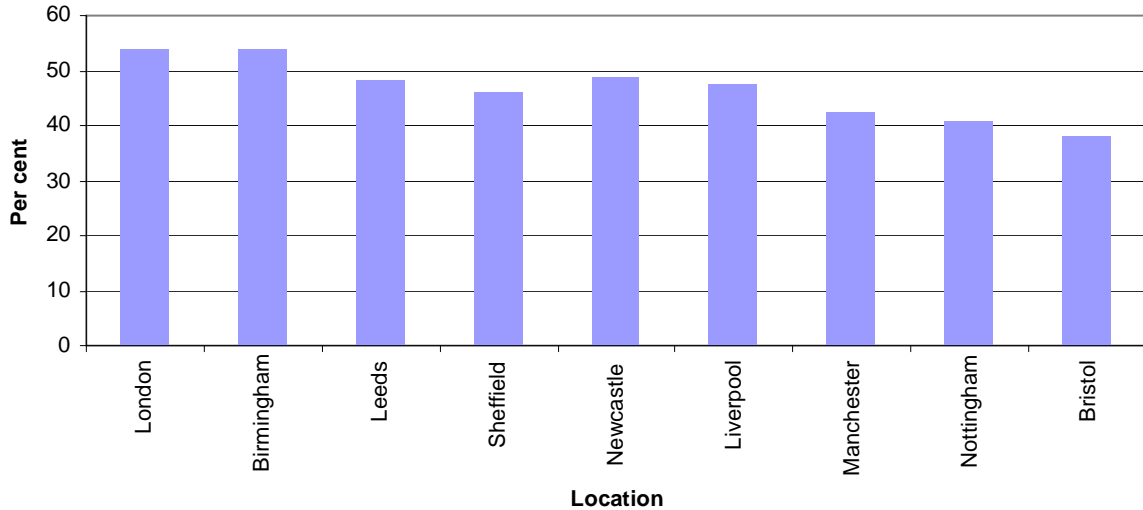

GCSE & A Level performance

Proportion of pupils gaining 5 A*-C GCSEs (age 16)

Source: Department for Education and Skills – 2000-2007 Performance Tables

A level points scored per candidate (age 18)

Source: Department for Education and Skills – 2006-2007 Performance Tables