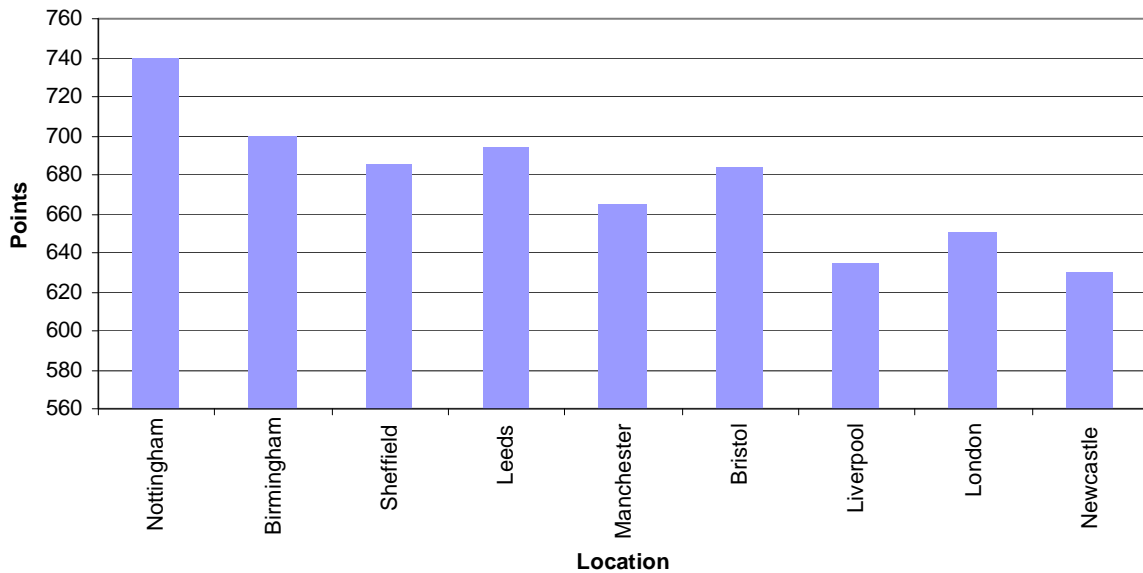

GCSE & A Level performance

Proportion of pupils gaining 5 A*-C GCSEs (age 16)

Source: Department for Education and Skills – 2000-2007 Performance Tables

A level points scored per candidate (age 18)

Source: Department for Education and Skills – 2006-2007 Performance Tables