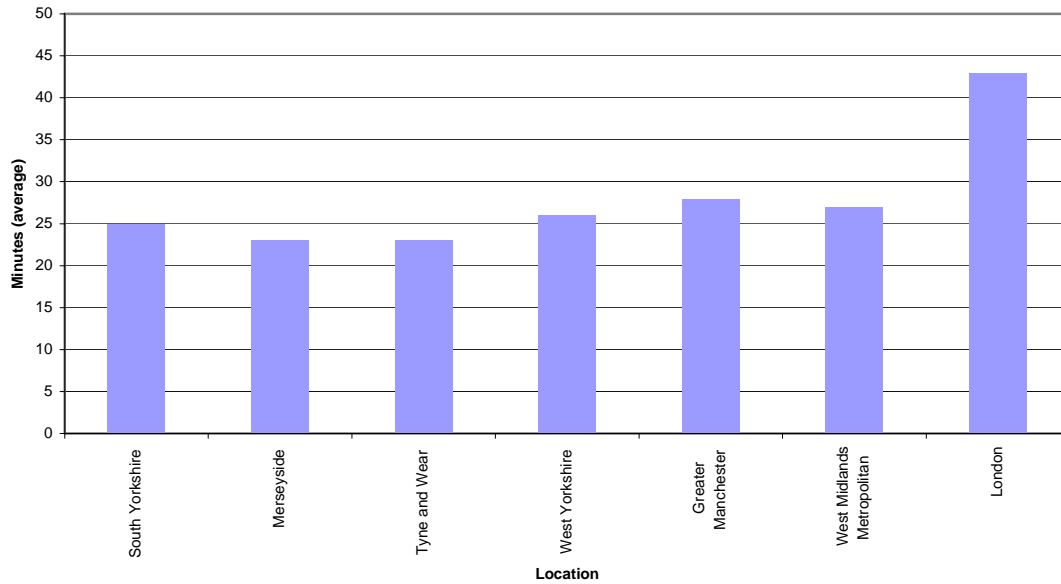

A transport friendly city

Travel to work times

Figures are for metropolitan areas in England

Source: National Statistics – 2006 Labour Force Survey (from Regional Transport Statistics)

First Floor
1 St James Row
Sheffield S1 2EU