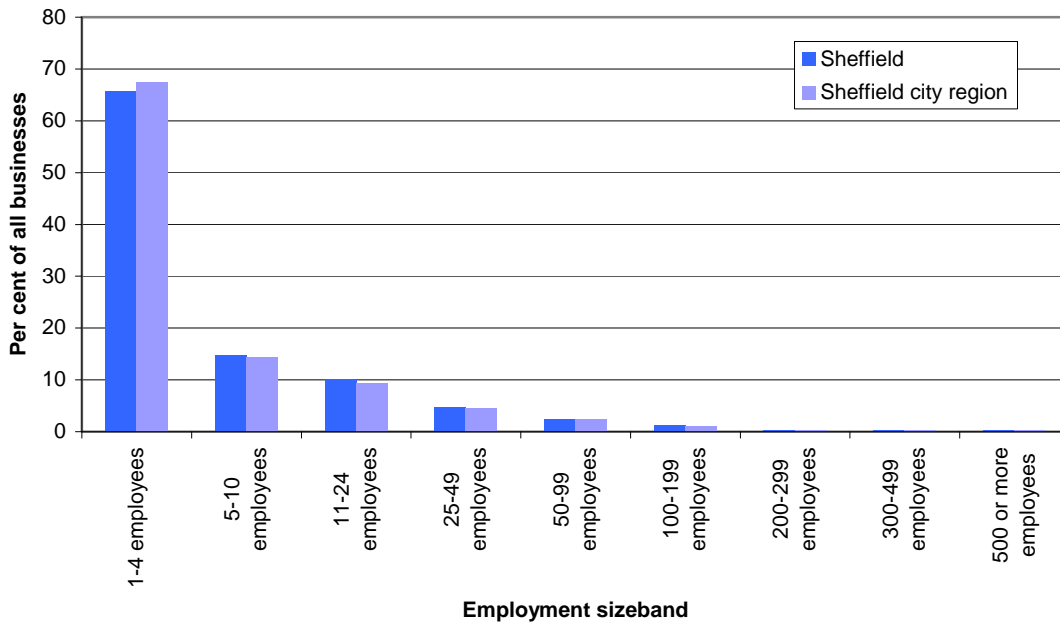

Profile of businesses

Workplaces by industry

Source: Annual Business Inquiry 2006

Workplaces by employee sizeband

Source: Annual Business Inquiry 2006

First Floor
1 St James Row
Sheffield S1 2EU

T +44 (0)114 223 2345
F +44 (0)114 223 2346