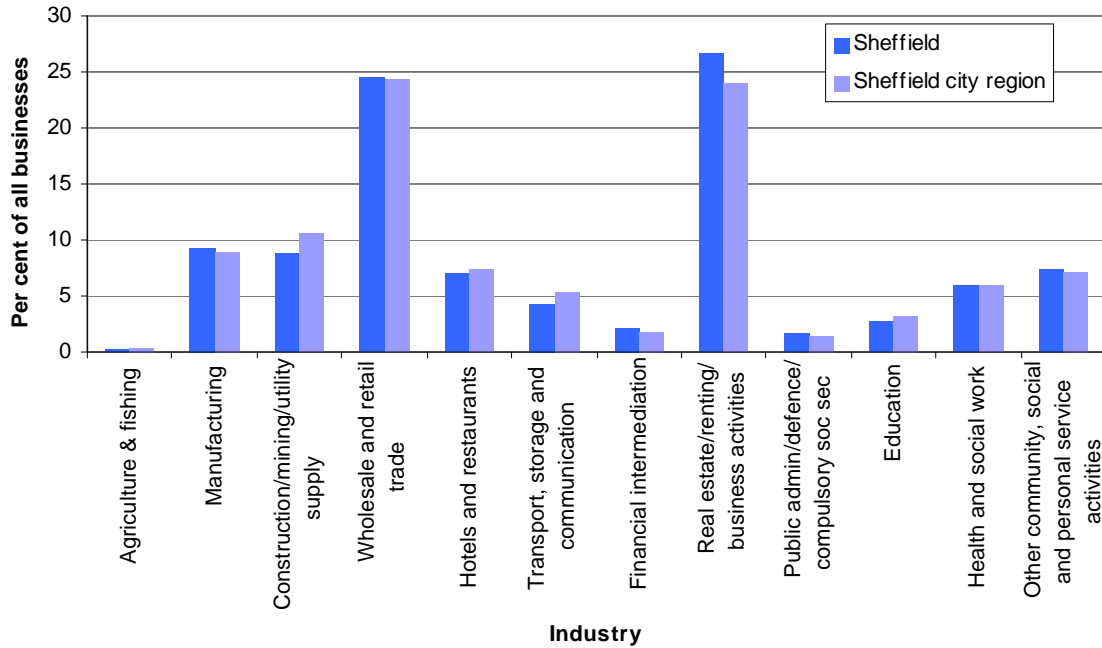

Profile of businesses

Workplaces by industry

Source: Annual Business Inquiry 2006

Workplaces by employee sizeband

Source: Annual Business Inquiry 2006

First Floor
1 St James Row
Sheffield S1 2EU

T +44 (0)114 223 2345
F +44 (0)114 223 2346