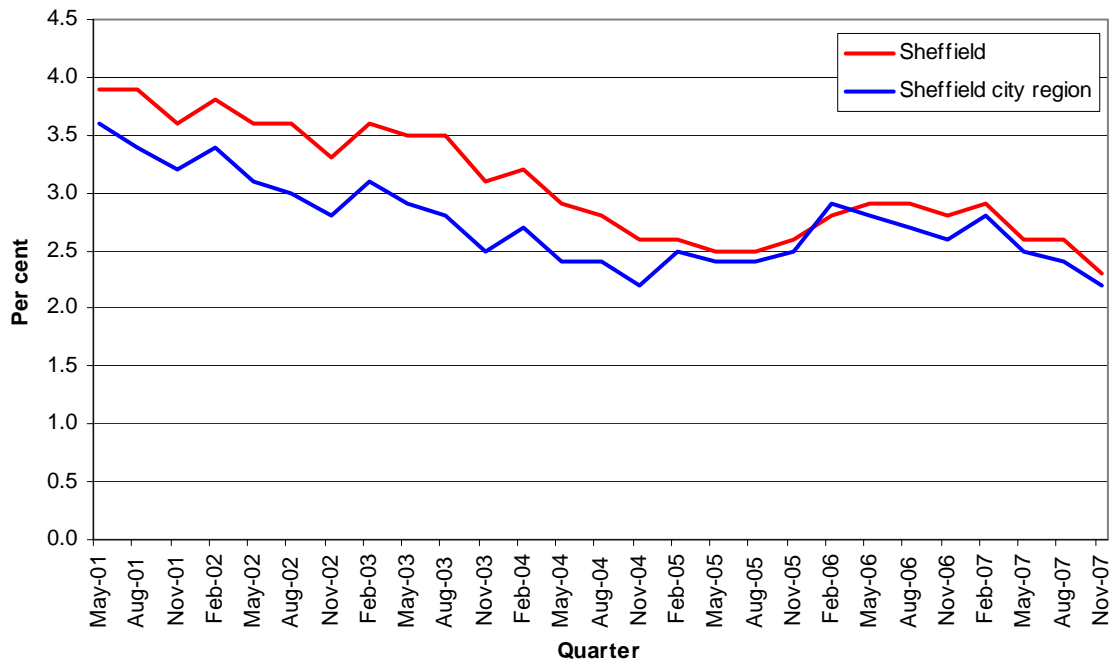

Claimant count Calculated for working age population

Claimant count measures only those people who are claiming unemployment-related benefits. This is always lower than official unemployment figures because some unemployed people are not entitled to claim benefits, or choose not to do so.

Current claimant count (quarter ending November 2007)

Location	Persons	Rate
Sheffield	7,703	2.3
Sheffield city region	23,783	2.2

Source: National Statistics

Quarterly claimant counts (May 2001 to November 2007)