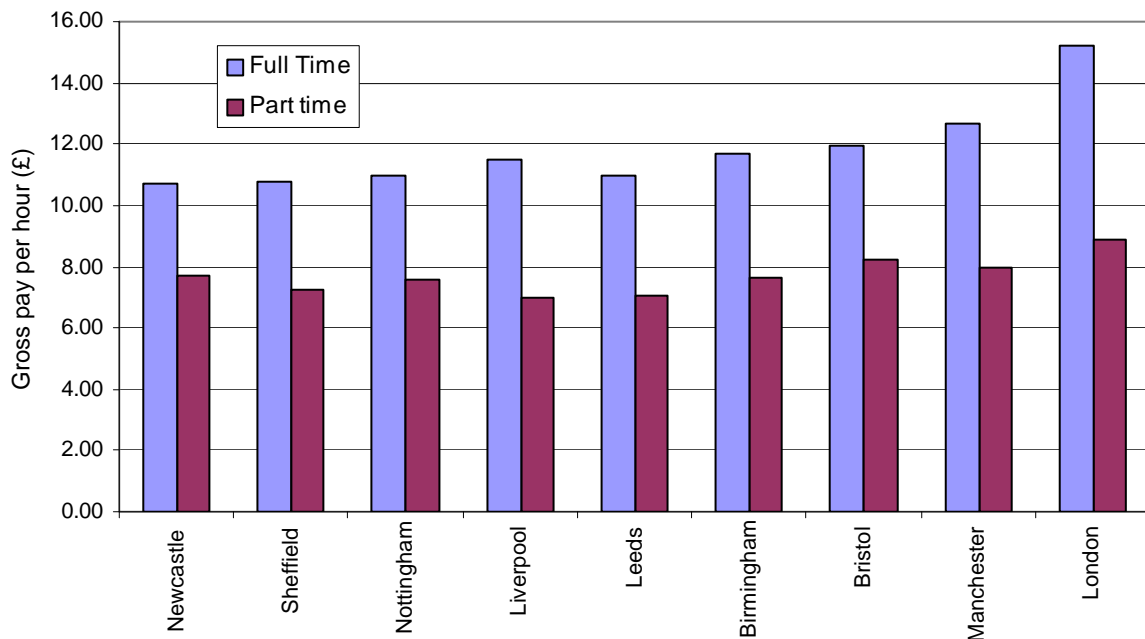

## Salary Levels

### Average annual full-time pay\*

\*salary paid to employees before any deductions

Source: National Statistics – 2007 Annual Survey of Hours and Earnings

### Average hourly pay\*

\*salary paid to employees before any deductions

Source: National Statistics – 2007 Annual Survey of Hours and Earnings

First Floor  
1 St James Row  
Sheffield S1 2EU

T +44 (0)114 223 2345  
F +44 (0)114 223 2346