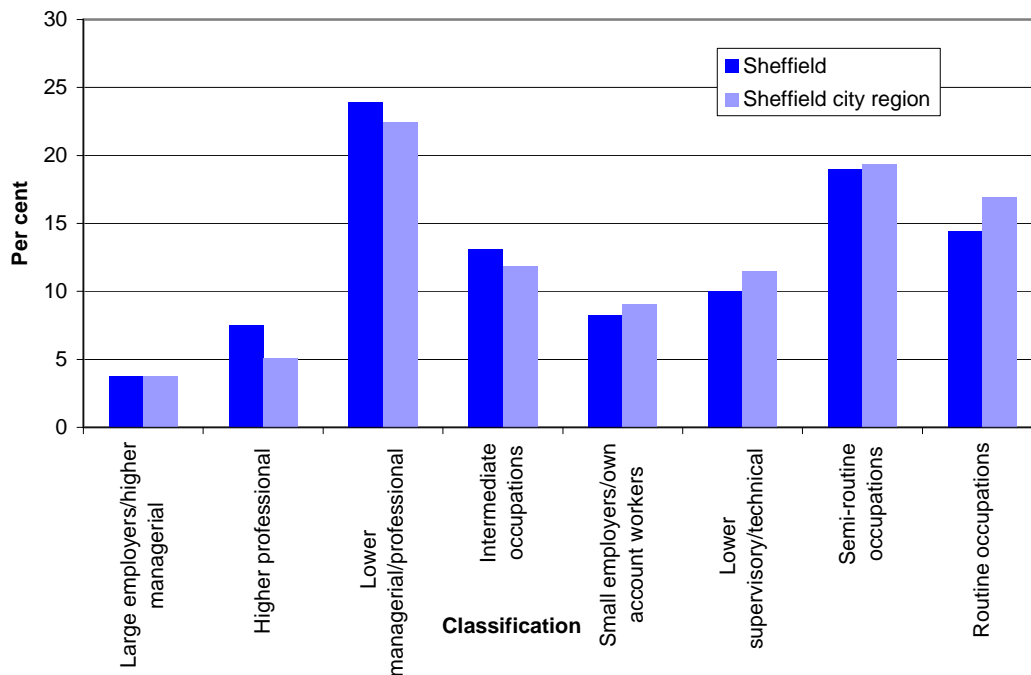

Socio-economic profile (of those in employment)

Source: National Statistics – 2001 Census

First Floor
1 St James Row
Sheffield S1 2EU

T +44 (0)114 223 2345
F +44 (0)114 223 2346

info@creativesheffield.co.uk
www.creativesheffield.co.uk

Registered in England
No 5247948

Creative Sheffield Limited – Registered Office: Town Hall, Pinstone Street, Sheffield S1 2HH

Creative Sheffield Limited is a company limited by guarantee, and a company controlled by Sheffield City Council for the purpose of Part V of the Local Government and Housing Act 1989