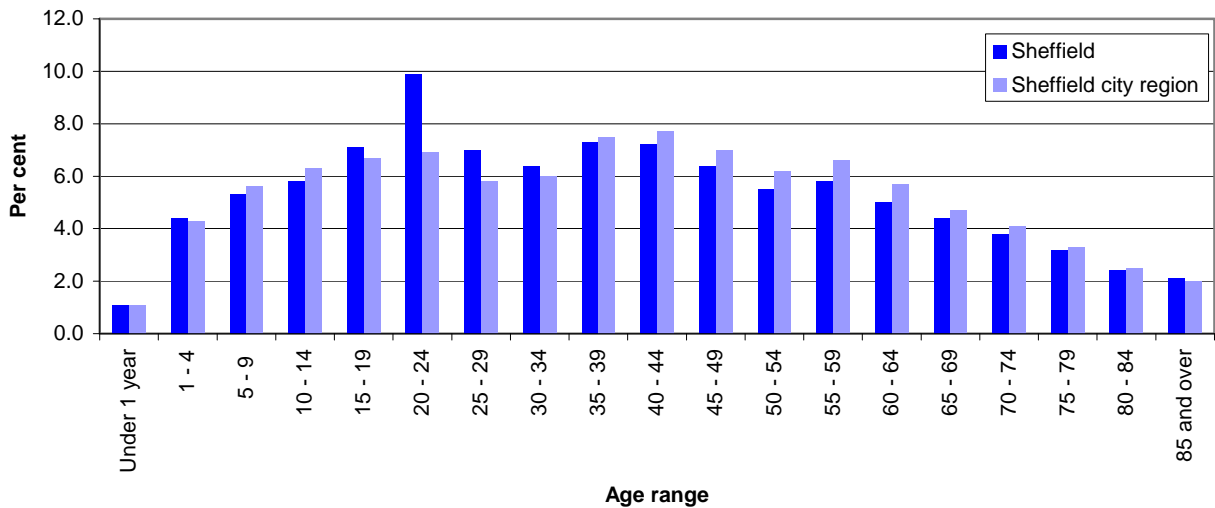

Demographics

Population

<i>Location</i>	2006
Sheffield	525,800
Sheffield city region	1,746,200

Source: National Statistics – 2006 Midyear population estimates

Population catchment from Sheffield

<i>Drive time (minutes)</i>	<i>Population</i>
15	700,000
30	1,600,000
45	4,600,000
60	9,000,000
120	21,000,000

Population by age

The large anomaly in the 20-24 age range in Sheffield is due to the presence of many thousands of students at the city's two universities.

Source: National Statistics – 2006 Midyear population estimates